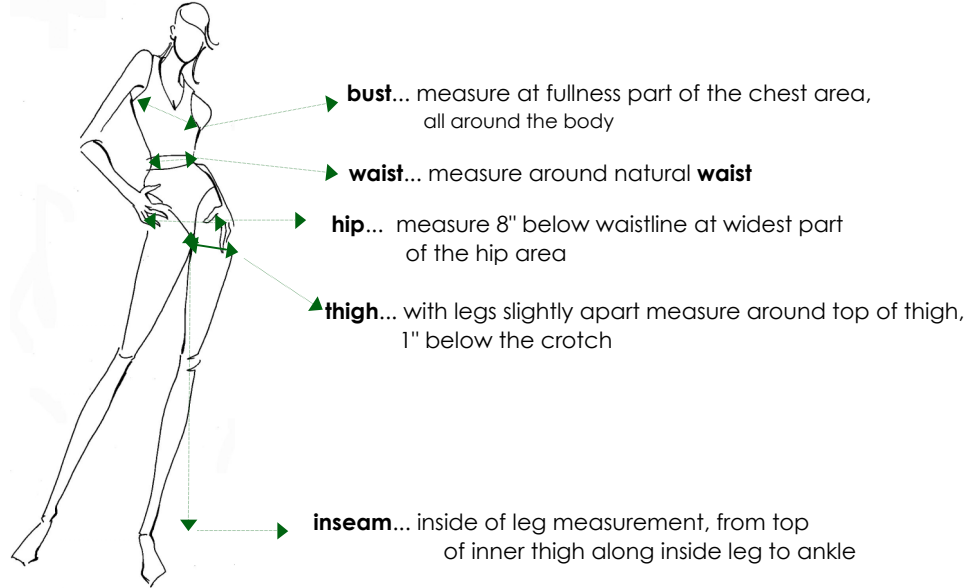

women's measurement chart

women sizing			bust		waist		hip	
tao freedom sizing	uk	french	inch	cm	inch	cm	inch	cm
XP / 2	6	34	32/33	81.5	23/24	60.5	32/33	81.5
P / 4	8	36	34/35	86.5	25/26	66.5	34/35	86.5
S / 6	10	38	36/37	91.5	27/28	71.5	36/37	91.5
M / 8	12	40	38/39	96.5	29/30	72.5	38/39	96.5
LG / 10	14	42	40/41	101.5	31/32	81.5	40/41	101.5
XLG / 12	16	44	42/43	106.5	33/34	86.5	42/43	106.5
XXLG/14	18	46	44/45	111.5	35/36	91.5	44/45	111.5
XXXLG/ 16	20	48	46/47	116.5	37/38	96.5	46/47	116.5
XXXXLG/ 18	22	50	48/49	121.5	39/40	101.5	48/49	121.5

our fabric have "amazing stretch", our fit is form fitting but not tight so it's not necessary to size up. if you want tight fit you might want to down size

men's measurement chart

men sizing			waist		chest		hip	
tao freedom sizing	uk	french	inch	cm	inch	cm	inch	cm
4	34/35	86.5/89	27	69	36	91	34/35	86.5/89
6	36/37	91.5/94	29	74	38	96.5	36/37	91.5/94
8	38/39	96.5/99	31	79	40	102	38/39	96.5/99
10	40/41	101.5/104	33	84	42	107	40/41	101.5/104
12	42/43	106.5/109	35	89	44	112	42/43	106.5/109
14	44/45	111.5/114	37	94	46	117	44/45	111.5/114
16	46/47	116.5/119	39	99	48	122	46/47	116.5/119
18	48/49	121.5/124.5	41	104	50	127	48/49	121.5/124.5

our fabric have "amazing stretch", our fit is form fitting but not tight so it's not necessary to size up. if you want tight fit you might want to down size